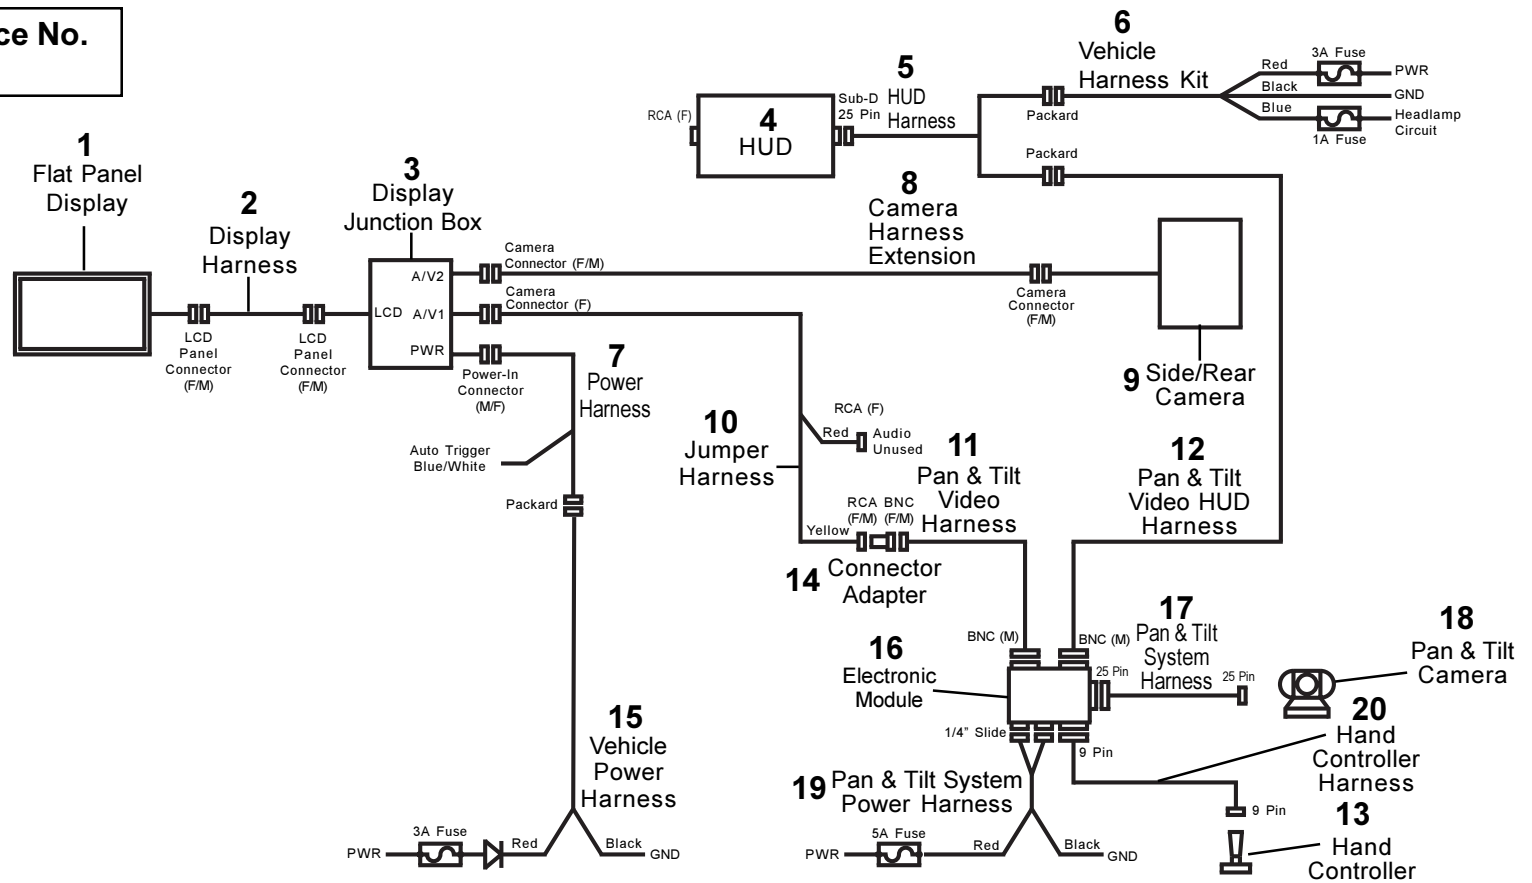

**Kit Service Piece No.
801505**

| | | | | | | | | | |
|--|--|---|---|--|---|---|--|---|---|
| <p>1</p>  <p>Flat Panel Display (5011944)</p> | <p>2</p>  <p>Display Harness (5011945)</p> | <p>3</p>  <p>Display Junction Box (5011943)</p> | <p>4</p>  <p>HUD Display (5010210)</p> | <p>5</p>  <p>HUD Harness (5010259 or 5010263)</p> | <p>6</p>  <p>Vehicle Power Harness Kit (5011715)</p> | <p>7</p>  <p>Power Harness (5011942)</p> | <p>8</p>  <p>Camera Harness Extension (5011953)</p> | <p>9</p>  <p>Side/Rear Camera (5011948)</p> | <p>10</p>  <p>Jumper Harness (5012039)</p> |
| <p>11</p>  <p>Pan & Tilt Video Harness (3264508)</p> | <p>12</p>  <p>Pan & Tilt Video HUD Harness (5012053)</p> | <p>13</p>  <p>Hand Controller (3264504)</p> | <p>14</p>  <p>Connector Adapter (5011558)</p> | <p>15</p>  <p>Vehicle Power Harness (5012050)</p> | <p>16</p>  <p>ProtectIR Electronic Module (3264502)</p> | <p>17</p>  <p>Pan & Tilt System Harness (3264506)</p> | <p>18</p>  <p>Pan & Tilt IR Camera (3264501)</p> | <p>19</p>  <p>Pan & Tilt System Power Harness (3264507)</p> | <p>20</p>  <p>Hand Controller Harness (3264509)</p> |

Protect IR, Video Camera, Flat Panel Display and HUD Schematic

SE1035