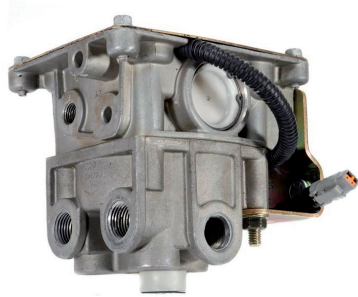

Part Number Update

Bulletin No: PNU-150

Effective Date: July 25, 2012

Cancels: PNU-150, dated April 13, 2010

Page: 1 of 1

Subject: **Bendix® ATR-1™ Traction Relay Valve Replacements**

Stock of these Bendix® ATR-1™ Traction Relay Valve Assemblies are no longer available and will now be serviced with an ATR-6™ Traction Relay Valve, bracket and harness adapter.

*Example of a Bendix® ATR-1™
Traction Relay Valve*

*Example of a Bendix® ATR-6™
Traction Relay Valve*

ATR-1™ Traction Relay Valve Assemblies to be Obsolete	Replacement Bendix® ATR-6™ Traction Relay Valves, Include a Bracket and Harness Adapter
800030	K072339
800818	K072311
801127	K072318
802720	K072312
802782	K072339
5000335	
5002211	
5003921	
5008259	K072311
5008261	
5009773	K072318
5009774	
5018281	K072312
5018282	
5018584	K072339
5018585	