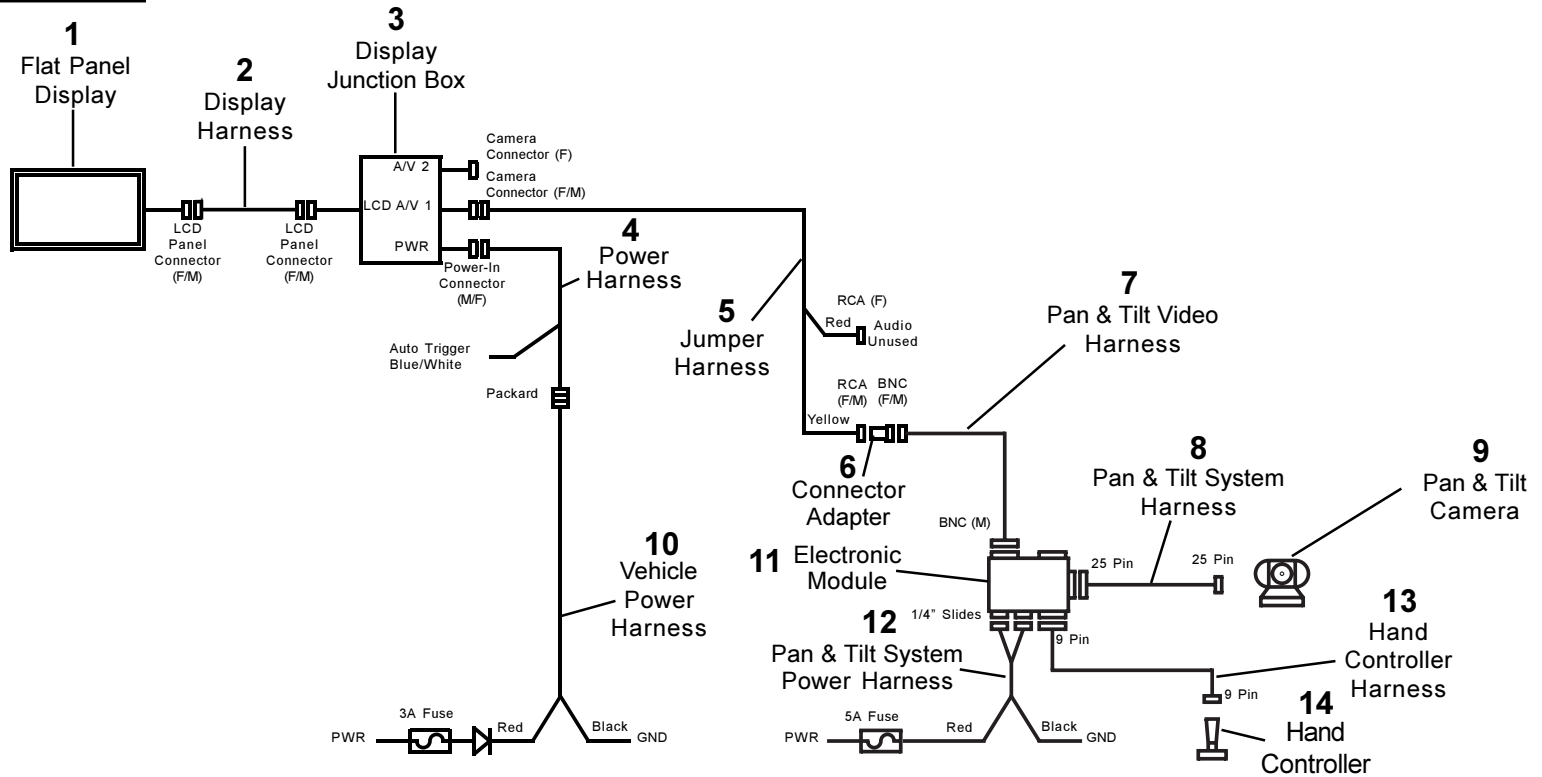

**Kit Service Piece No.
801499**

<p>1</p>  <p>Flat Panel Display (5011944)</p>	<p>2</p>  <p>Display Harness (5011945)</p>	<p>3</p>  <p>Display Junction Box (5011943)</p>	<p>4</p>  <p>Power Harness (5011942)</p>	<p>5</p>  <p>Jumper Harness (5012039)</p>	<p>6</p>  <p>Connector Adapter (5011558)</p>	<p>7</p>  <p>Pan & Tilt Video Harness (3264508)</p>
<p>8</p>  <p>Pan & Tilt System Harness (3264506)</p>	<p>9</p>  <p>Pan & Tilt IR Camera (3264501)</p>	<p>10</p>  <p>Vehicle Power Harness (5012050)</p>	<p>11</p>  <p>ProtectIR Electronic Module (3264502)</p>	<p>12</p>  <p>Pan & Tilt System Power Harness (3264507)</p>	<p>13</p>  <p>Hand Controller Harness (3264509)</p>	<p>14</p>  <p>Hand Controller (3264504)</p>

Protect IR and Flat Panel Display Schematic SE1022