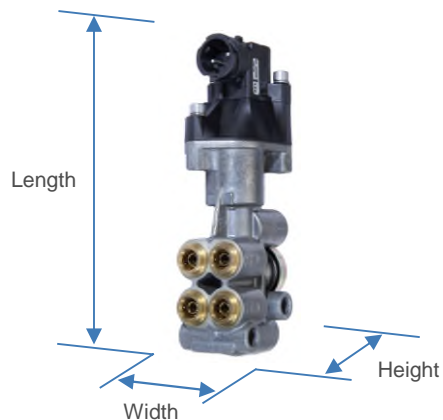

## TLV-9000™, TLV-9600™

Electrical Connector

Delivery Port 23 – Lift Bags

Delivery Port 21 – Suspension Bags

TLV-9000 Ref. Pt. #K118463

### Product Dimensions

Supply Port 1-2

Supply Port 1 – Lift Bag

Exhaust Port

Supply Port 11 – Suspension Bag

Mounting

TLV-9600 Ref. Pt. #K291393