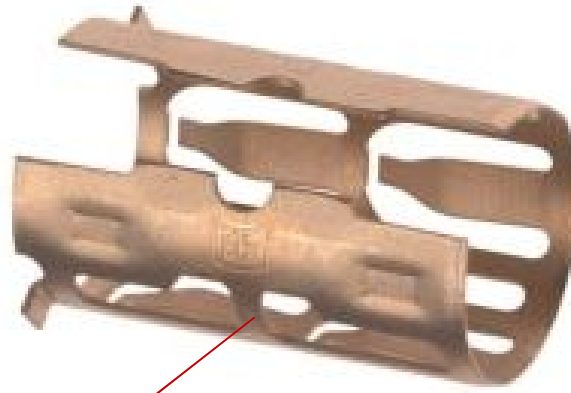

## WS-24

**CuBe2 Beryllium Copper**

*Ref. Pt. #801534*

**301 AISI Stainless Steel**

*Ref. Pt. #K134941*

### Product Dimensions