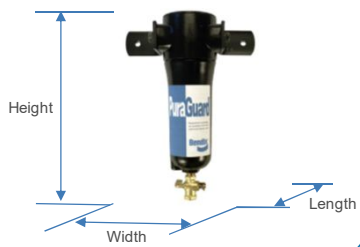

### Product Dimensions

Ref. Pt. # 800691