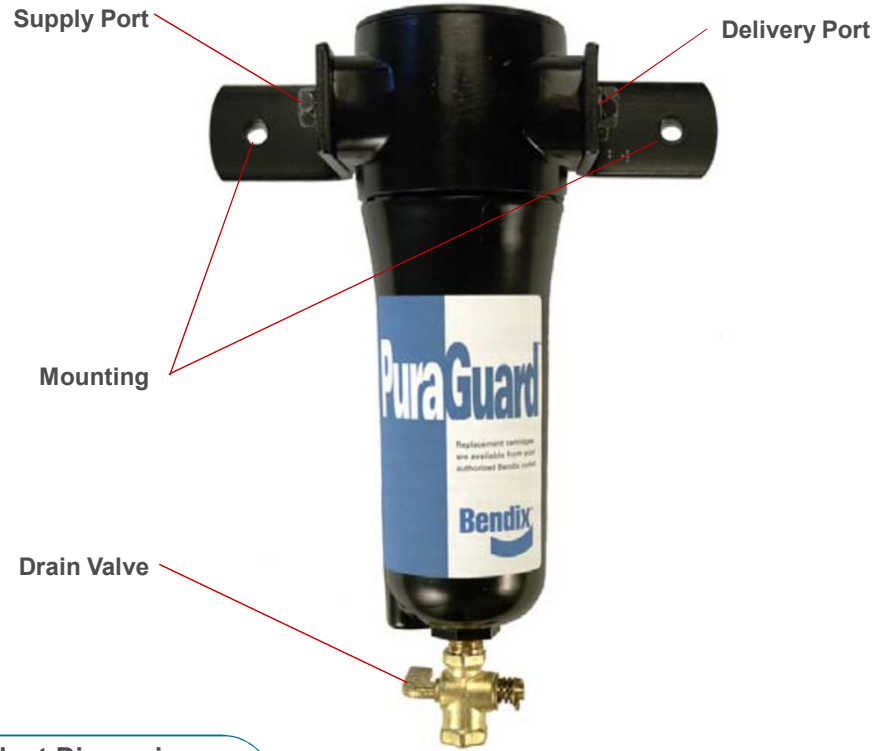

## PuraGuard®

### Product Dimensions

Ref. Pt. # 800691