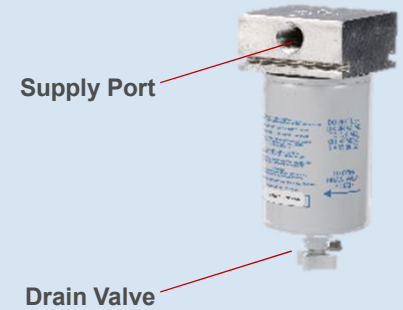

Product Dimensions