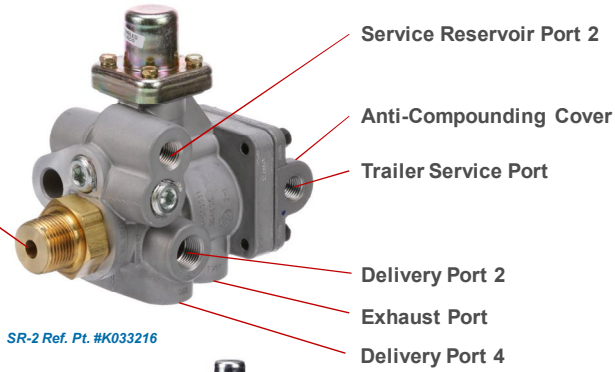

Bendix® Trailer Spring Brake Valves

SR-2™

Spring Brake Reservoir Supply Port

Product Dimensions

SR-2 Ref. Pt. #K033216

SR-2 Ref. Pt. #K033216

SR-4™

Spring Brake Reservoir Supply Port

Product Dimensions

SR-4 Ref. Pt. #K033233

SR-5™

Spring Brake Reservoir Supply Port

Product Dimensions

SR-5 Ref. Pt. #K033221

SR-2 Ref. Pt. #K033222

SRC-7000™

Spring Brake Reservoir Supply Port

Product Dimensions

SR-7000 Ref. Pt. #K025778