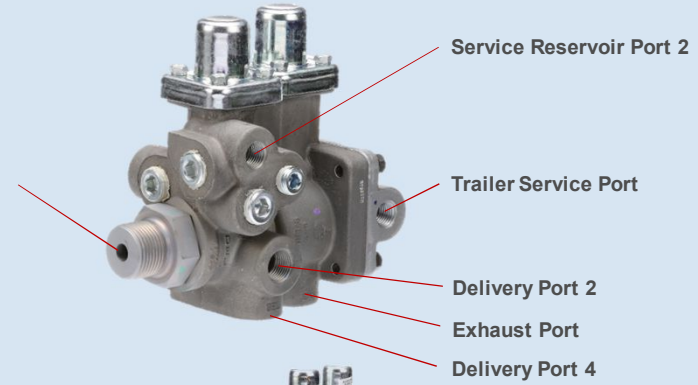

Bendix® Trailer Spring Brake Valves

SR-2™

Spring Brake Reservoir Supply Port

Product Dimensions

SR-2 Ref. Pt. #K033216

SR-2 Ref. Pt. #K033216

SR-4™

Spring Brake Reservoir Supply Port

Product Dimensions

SR-4 Ref. Pt. #K033233

SR-5™

Spring Brake Reservoir Supply Port

Product Dimensions

SR-5 Ref. Pt. #K033221

SR-2 Ref. Pt. #K033222

SRC-7000™

Spring Brake Reservoir Supply Port

Product Dimensions

SR-7000 Ref. Pt. #K025778