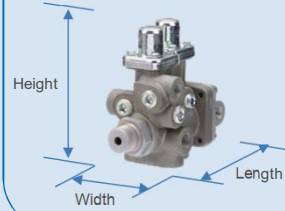

Bendix® Trailer Spring Brake Valves

SR-2™

Spring Brake Reservoir Supply Port

Product Dimensions

SR-2 Ref. Pt. #K033216

SR-2 Ref. Pt. #K033216

SR-4™

Spring Brake Reservoir Supply Port

Product Dimensions

SR-4 Ref. Pt. #K033233

SR-5™

Spring Brake Reservoir Supply Port

Product Dimensions

SR-5 Ref. Pt. #K033221

SR-2 Ref. Pt. #K033222

SRC-7000™

Spring Brake Reservoir Supply Port

Product Dimensions

SR-7000 Ref. Pt. #K025778