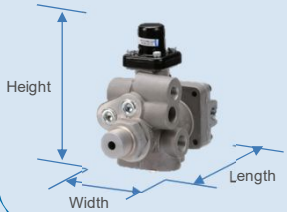

Bendix® Trailer Spring Brake Valves

SR-2™

Spring Brake Reservoir Supply Port

Product Dimensions

SR-2 Ref. Pt. #K033216

SR-2 Ref. Pt. #K033216

SR-4™

Spring Brake Reservoir Supply Port

Product Dimensions

SR-4 Ref. Pt. #K033233

SR-5™

Spring Brake Reservoir Supply Port

Product Dimensions

SR-5 Ref. Pt. #K033221

SR-2 Ref. Pt. #K033222

SRC-7000™

Spring Brake Reservoir Supply Port

Product Dimensions

SR-7000 Ref. Pt. #K025778