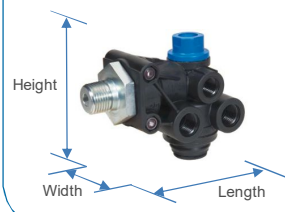

Bendix® Trailer Spring Brake Valves

SR-2™

Spring Brake Reservoir Supply Port

Product Dimensions

SR-2 Ref. Pt. #K033216

SR-2 Ref. Pt. #K033216

SR-4™

Spring Brake Reservoir Supply Port

Product Dimensions

SR-4 Ref. Pt. #K033233

SR-5™

Spring Brake Reservoir Supply Port

Product Dimensions

SR-5 Ref. Pt. #K033221

SR-2 Ref. Pt. #K033222

SRC-7000™

Spring Brake Reservoir Supply Port

Product Dimensions

SR-7000 Ref. Pt. #K025778