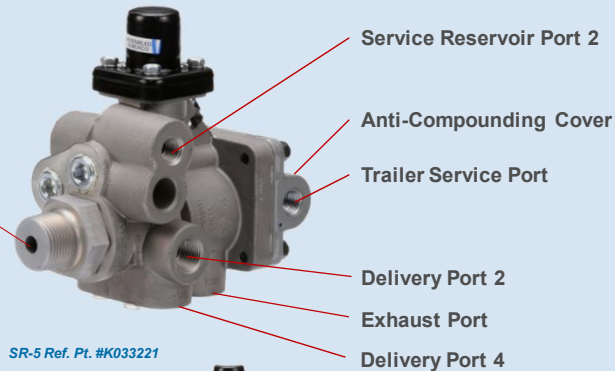

Bendix® Trailer Spring Brake Valves

SR-2™

Spring Brake Reservoir Supply Port

Product Dimensions

SR-2 Ref. Pt. #K033216

SR-2 Ref. Pt. #K033216

SR-4™

Spring Brake Reservoir Supply Port

Product Dimensions

SR-4 Ref. Pt. #K033233

SR-5™

Spring Brake Reservoir Supply Port

Product Dimensions

SR-5 Ref. Pt. #K033221

SR-2 Ref. Pt. #K033222

SRC-7000™

Spring Brake Reservoir Supply Port

Product Dimensions

SR-7000 Ref. Pt. #K025778