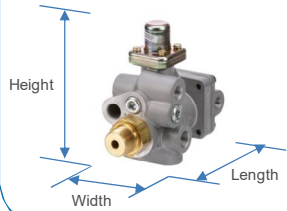

Bendix® Trailer Spring Brake Valves

SR-2™

Spring Brake Reservoir Supply Port

Product Dimensions

SR-2 Ref. Pt. #K033216

SR-2 Ref. Pt. #K033216

SR-4™

Spring Brake Reservoir Supply Port

Product Dimensions

SR-4 Ref. Pt. #K033233

SR-5™

Spring Brake Reservoir Supply Port

Product Dimensions

SR-5 Ref. Pt. #K033221

SR-2 Ref. Pt. #K033222

SRC-7000™

Spring Brake Reservoir Supply Port

Product Dimensions

SR-7000 Ref. Pt. #K025778