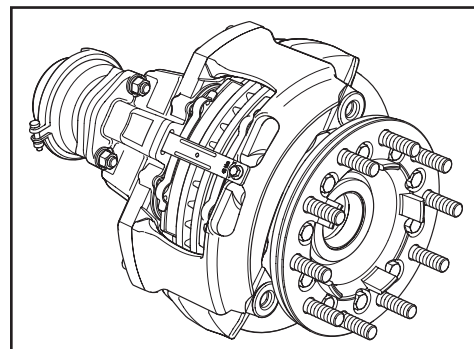

Part Number Update

Bulletin No: PNU-122

Effective Date: March 6, 2012 Cancells: N/A

Page: 1 of 1

Subject: Bendix® ESD-225™ Air Disc Brake (ADB) Rotor Service Kits

The table below shows the aftermarket Bendix® ESD-225™ Air Disc Brake hub and rotor assemblies and their respective rotor service kits.

Note that wheel hubs, which typically have a much longer normal service life than the rotor, are sourced directly from the vehicle OEM or one of the two (2) the hub suppliers shown below.

The part numbers below represent a simplification of previous service numbers and allow a smaller inventory to cover more applications.

Hub and Rotor Assembly Part Number	Bendix® Rotor Kit Part Number	OE Hub Manufacturer
Steer Axle Applications		
976035	977699	Webb Wheel®
976036		
976037		
976038		
N/A*	802934	ConMet®
Drive Axle Applications		
976045	977699	Webb Wheel
976043		
Trailer Axle Applications		
977606	977699	Webb Wheel
977605		
977604		
977603		