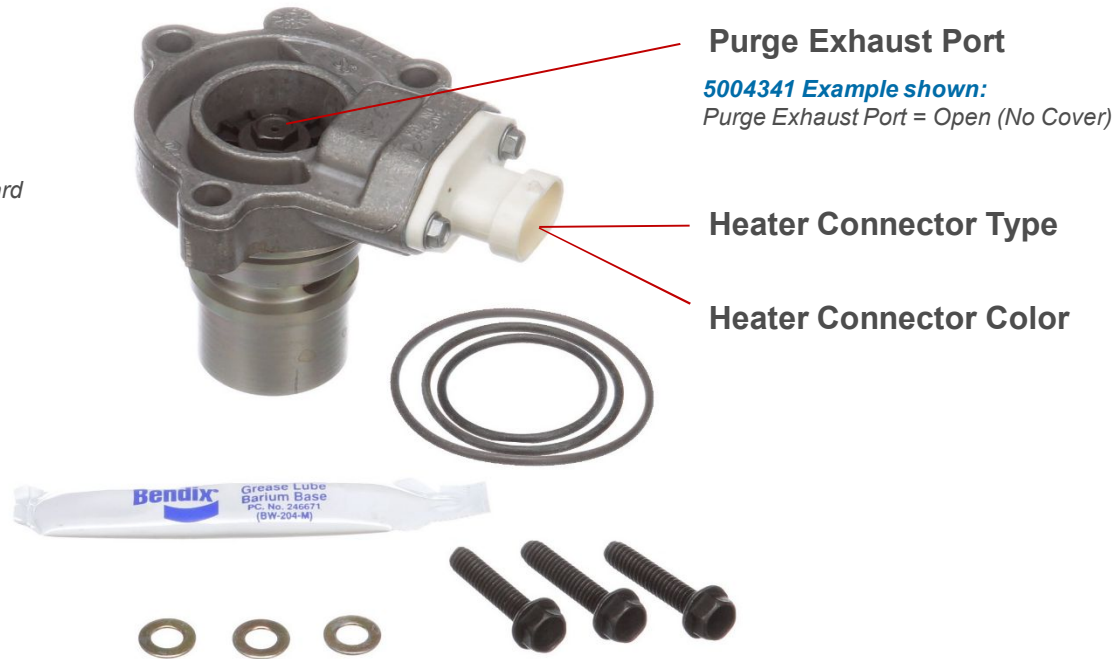

All Bendix Air Dryers

(except AD-2® / AD-9® / AD-SP®)

AD-9® Air Dryers

Purge Valve Type

**Hard Seat
(Metal)**

**Soft Seat
(Black Rubber)**

Purge Valve Type