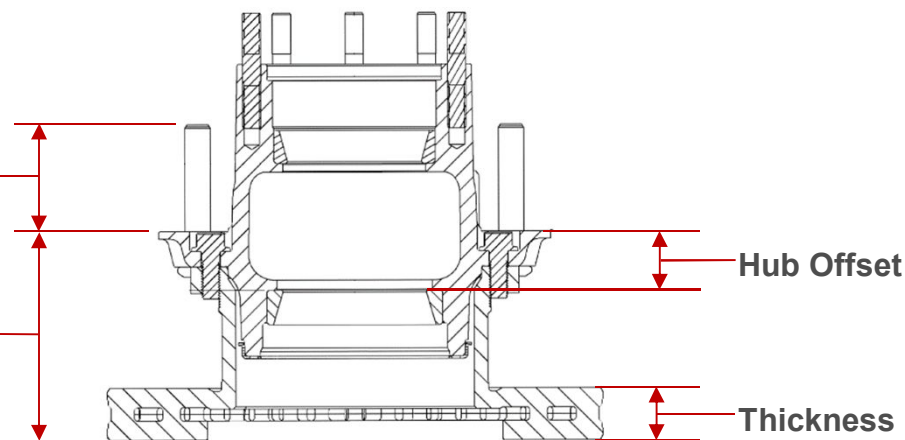

ADB22X[®], ADB22X[®]-LT, SB-7[™], SN-7[™], ST7 Rotors

Rotor Height

U-Shape Rotor

Rotor Diameter

Splined (Conventional) Rotor

Hub Assembly

Wheel Stud Standout

Key Dimension

Hub Offset

Thickness