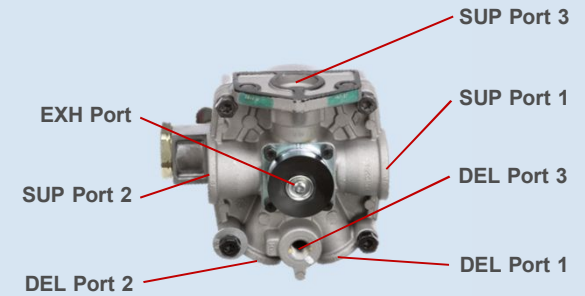

Product Dimensions