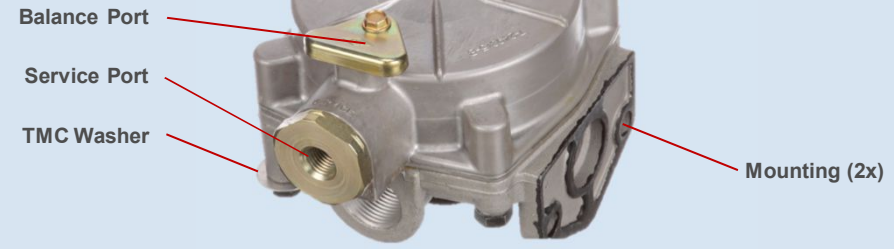

Bendix® R-6™, R-8™, R-8P™ Relay Valves

R-6™

Product Dimensions

R-6 Ref. Pt. #279180N

R-8™

Product Dimensions

R-8 Ref. Pt. #286370N

R-8P™

Product Dimensions

R-8P Ref. Pt. #287114N

Service Port Orientation (CW from Flange)