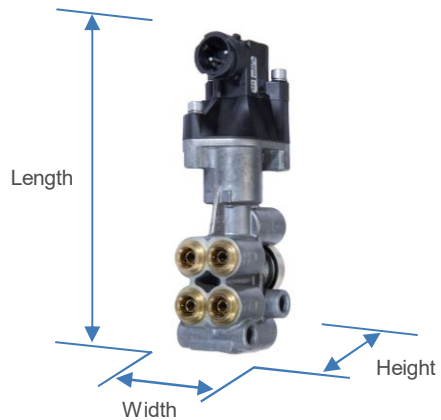

## TLV-9000™

Electrical Connection

Delivery Port 23 – Lift Bags

Delivery Port 21 - Suspension Bags

### Product Dimensions

Mounting

Supply Port 1 – Lift Bag

Exhaust Port

Supply Port 11 – Suspension Bag