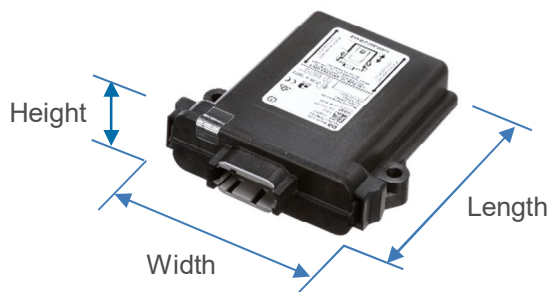

Receiver ECU

Antennal Connection

TPMS Receiver /
ECU Connector

TPMS Receiver ECU Pt. #201.0012N

Product Dimensions

TPMS Receiver /
ECU Connector

TPMS Receiver ECU Pt. #K165667