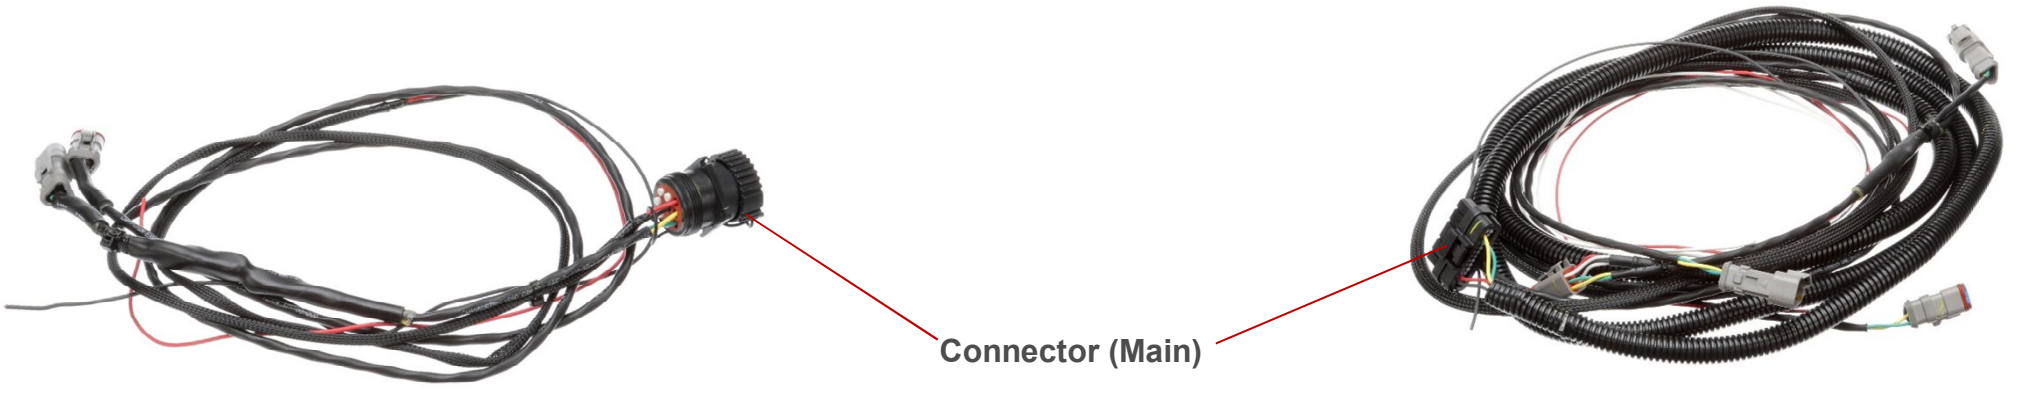

Wiring Harness / Diagnostic Cable

TPMS Diagnostic Cable Pt. #108.9003

TPMS Wiring Harness Pt. #260.0309N

TPMS Wiring Harness Pt. #260.0297N