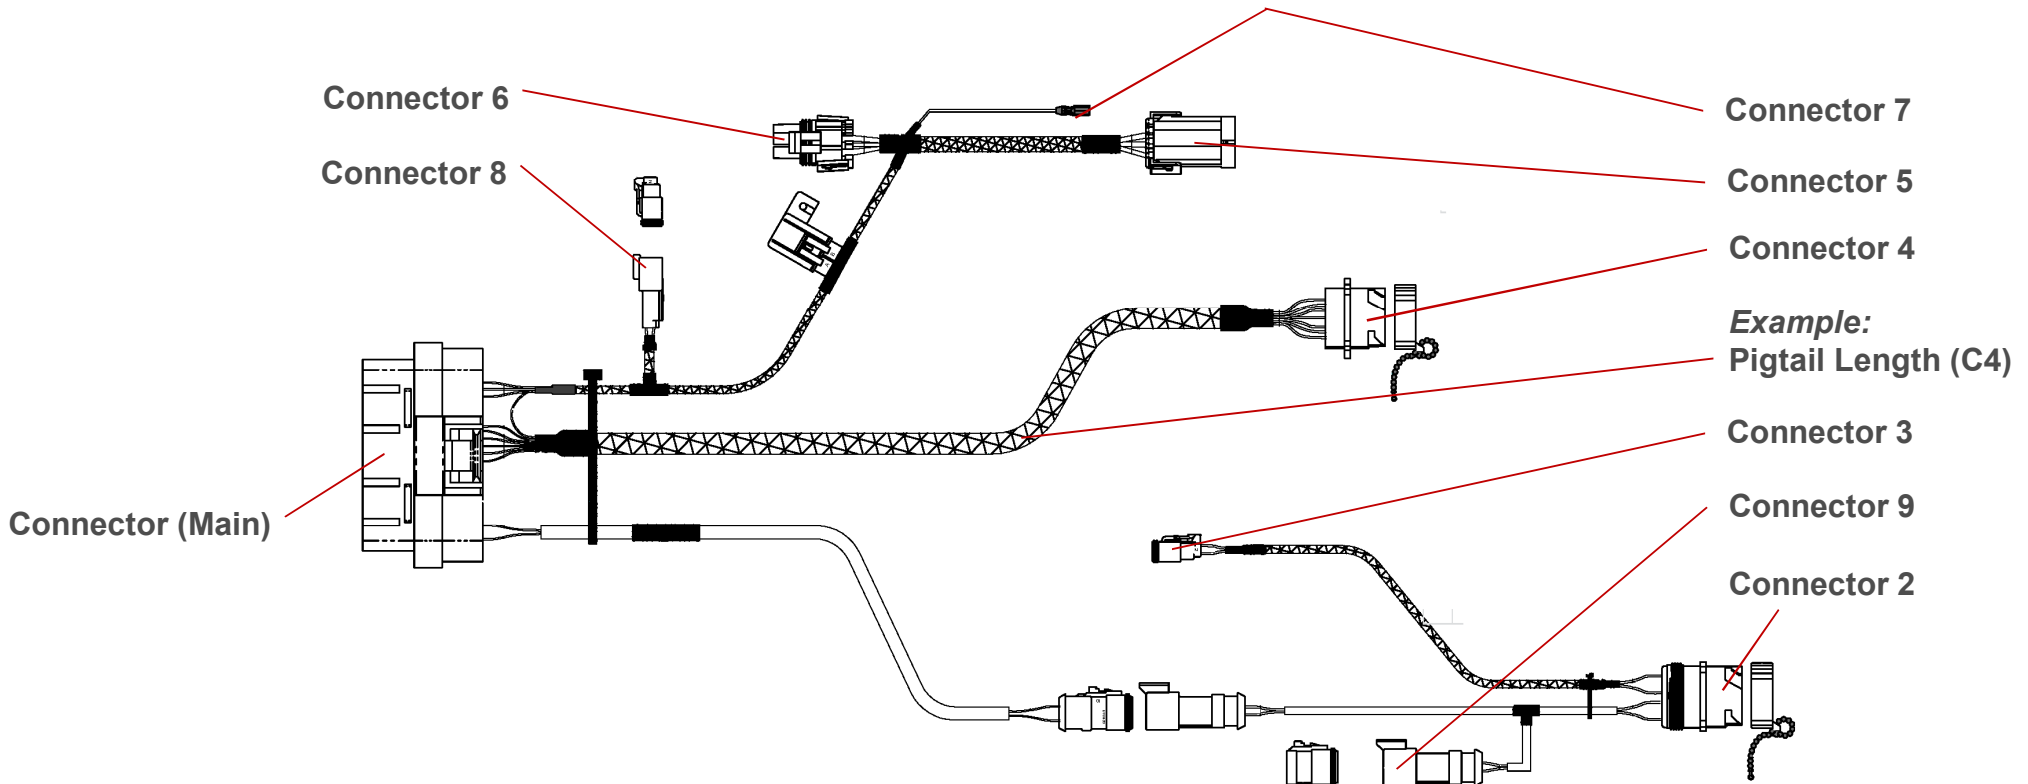

Wiring Harness / Diagnostic Cable

TPMS Diagnostic Cable Pt. #108.9003

TPMS Wiring Harness Pt. #260.0309N

TPMS Wiring Harness Pt. #260.0297N