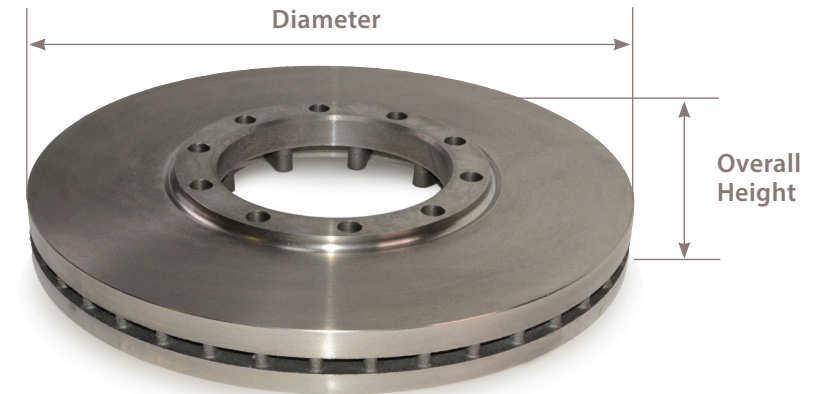

Coverage includes compatible offerings for:

- Meritor®
- Haldex®
- WABCO®

Typical Rotor

All Makes Rotor Part Number	Primary OEMs	Vehicle Type	Make	Caliper	Diameter (mm)	Overall Height (mm)
AMR2212N	MCI	Transit Bus	Meritor	EX225-H2	434.00	131.70
AMR2219N	Volvo-Mack	Tractor	Meritor	EX225	434.00	143.30
AMR2220N	Trailers	Trailer	WABCO®	PAN 19	377.50	150.00
AMR2224N	Trailers	Trailer	WABCO	PAN 17	325.00	148.50
AMR2226N	NABI®/Gillig® Bus	Transit Bus	Meritor	D-LISA	433.50	143.35
AMR2228N	Van Hool® A Bus – Drive Axle	Transit Bus	Meritor	D-ELSA 2	434.00	130.00
AMR2229N	Setra® Front & Tag Axles	Transit Bus	Meritor	D-ELSA	432.00	135.00
AMR2232N	Trailers	Trailer	WABCO	PAN 22	430.00	150.10
AMR2236N	Volvo®, Vented	Transit/Vocational	Meritor	EX225	434.00	45.00
AMR2237N	Volvo, Solid	Transit/Vocational	Meritor	EX225		
AMR2240N	Freightliner® MAXXUS	Tractor	WABCO	MAXXUS	430.00	160.00
AMR2242N	Hendrickson® MAXX22T	Trailer	WABCO	MAX22T	415.00	150.00
AMR2244N	Freightliner/Hendrickson®	Tractor/Trailer	WABCO	PAN 22	430.00	53.00
AMR2246N	Hendrickson w/Gunite® Hub	Trailer	Haldex®	DB22, DB22LT	430.00	150.00
AMR2260N	Ridewell® Trailer Axles	Trailer	Bendix, WABCO, Haldex	ADB22X-LT, PAN 22, DB22LD	434.00	
AMR2261N	Hendrickson	Trailer	WABCO	PAN 22	430.00	57.50
AMR2263N	SAF Holland	Trailer	SAF Holland	P89 & P89 Plus	430.00	

All registered trademarks included in this chart are the property of the companies listed.

For ease of ordering, use this guide to our rotor part numbers:

AMR 22 63 N

All Makes Rotor Part Number Interpretation

- All Makes Rotor (AMR)
- **Wheel Size: 22 = 22.5"**
- Rotor Identification
- **Bendix Service New**