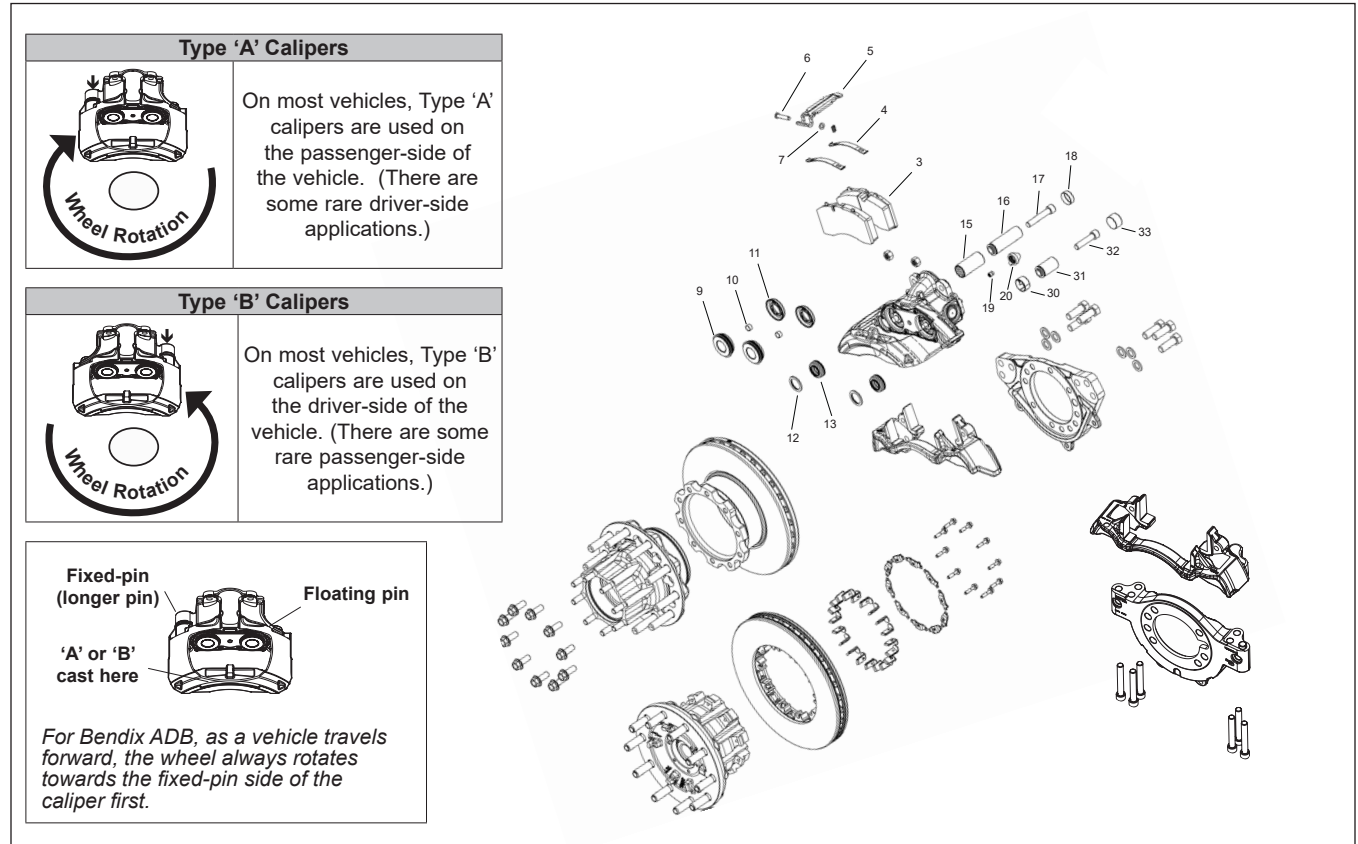

Part Number Update

Bulletin No: PNU-273

Effective Date: 4/1/2021

Cancels: N/A

Page: 1 of 1

Subject: New Bendix® SB-7™ and Bendix® SN-7™ Air Disc Brake (ADB) Carrier and Caliper Part Numbers

Effective immediately, Bendix announces the release of new Bendix® caliper and carrier assembly part numbers for the Bendix® SB-7™ and Bendix® SN-7™ model ADBs. Refer to Figure 1 and the table below.