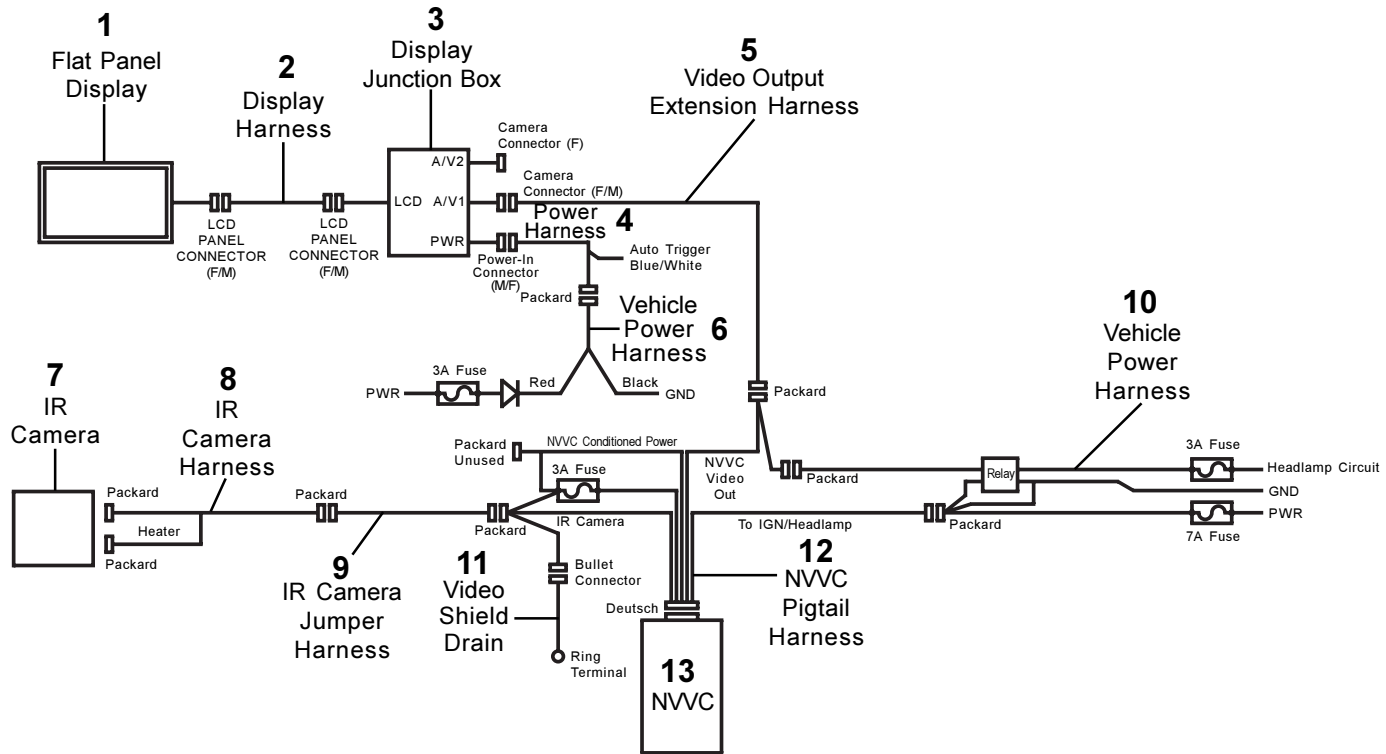

**Kit Service Piece No.
801500**

<p>1</p>  <p>Flat Panel Display (5011944)</p>	<p>2</p>  <p>Display Harness (5011945)</p>	<p>3</p>  <p>Display Junction Box (5011943)</p>	<p>4</p>  <p>Power Harness (5011942)</p>	<p>5</p>  <p>Video Output Extension Harness (5011947)</p>	<p>6</p>  <p>Vehicle Power Harness (5012050)</p>	<p>7</p>  <p>XVision® IR Camera (5008214)</p>
<p>8</p>  <p>IR Camera Harness (5010246)</p>	<p>9</p>  <p>IR Camera Jumper Harness (5010441)</p>	<p>10</p>  <p>Vehicle Power Harness (5012134)</p>	<p>11</p>  <p>Video Shield Drain (5012130)</p>	<p>12</p>  <p>NVVC Pigtail Harness (5012129)</p>	<p>13</p>  <p>NVVC Video Conditioner (5011098)</p>	

IR Camera and Flat Panel Display Schematic SE1024