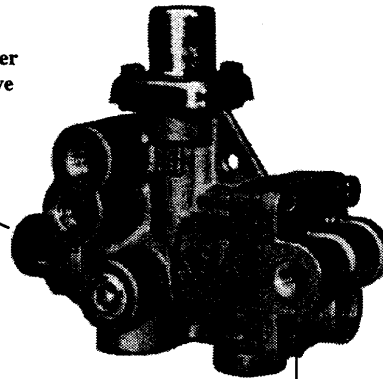

## Subject: Remanufactured Bendix SR-5 Trailer Spring Brake Valve

The Bendix SR-5 trailer spring brake valve is now available remanufactured. Reman piece numbers are listed below, along with their original equipment and service piece number equivalents. Please refer to the following table and make note of the update on catalog page 03-A-5C. The catalog page's next reprint will include the reman piece numbers.

**Bendix SR-5 Trailer Spring Brake Valve**

Reservoir Fitting

Anti-Cmpd.  
TRL SERV Port

| SR-5 PC. NO. |        |        | RESERVOIR FITTING | ANTI-CMPD TRL SERV PORT |
|--------------|--------|--------|-------------------|-------------------------|
| OE           | SVC    | REMAN  |                   |                         |
| 102831       | 065437 | 109615 | 3/4"              | YES                     |
| 108944       | 065438 | 109616 | 3/4"              | NO                      |
| 108945       | 065439 | 109617 | 1/2"              | YES                     |
| 108946       | 065440 | 109618 | 1/2"              | NO                      |