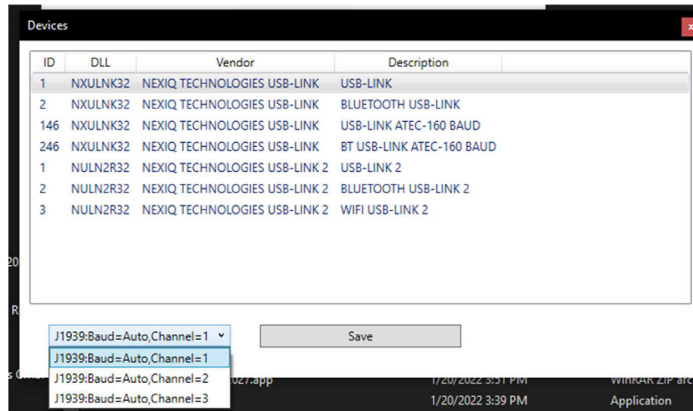

BENDIX™ AUTOVUE® FLC-20™ CAMERA SOFTWARE UPDATE PROCEDURE

Diagnostic Trouble Code (DTC) 302 is seen on *newer* FLR-21 radar software which is connected to *older* FLC-20 camera software. To resolve this DTC, perform the following steps to update the software on the camera.

1. Download the FLC-20 BX193360 software update utility.

- Go to b2bendix.com.
- Select *Service & Support*, then *Software Download*.
- In the *Software Type* field, select *Bendix FLC20 Camera*.
- Select *Search*.
- Locate *FLC20 BX193360 (PTC 1.59) 1-Click Update Application Pack* and select *Download Software*.

- Double click the installation file and follow the installation instructions.

- Select your RP1210 device. Set the communication selection to *J1939:Baud=Auto, Channel = 1*. Select **Save**.

- Follow the instructions on the tool by making sure the RP1210 device is properly connected, the vehicle is powered, and the engine is not running.
- Select **Start**. The progress bar will show the progress of the download. Once the utility finishes the download process, the tool will display *Download Successful*.
- Long key cycle the truck and the fault should be resolved.