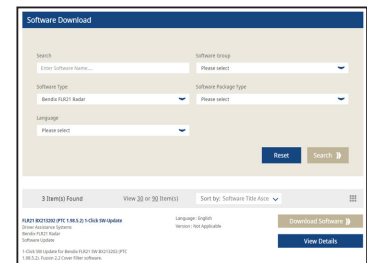

1. Download the FLC-20 BX193360 software update utility.

- Go to b2bendix.com.
- Select *Service & Support*, then *Software Download*.
- In the *Software Type* field, select *Bendix FLC20 Camera*.
- Select *Search*.
- Locate *FLC20 BX193360 (PTC 1.59) 1-Click Update Application Pack* and select *Download Software*.

2. Set up the FLC20 BX193360 software update utility.

- Extract the installation file to your desktop or download folder.

Name	Date modified	Type	Size
FLC20 BX193360 Update	6/13/2022 2:19 PM	Application	1,303 KB

- Double click the installation file and follow the installation instructions.