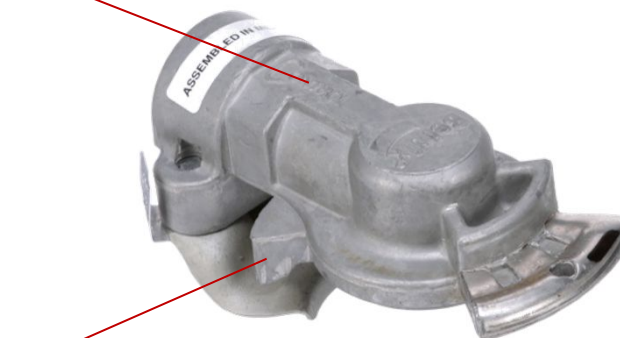

## HC-2

Port Size

Filter Screen

Identification

Locking Feature

### Product Dimensions